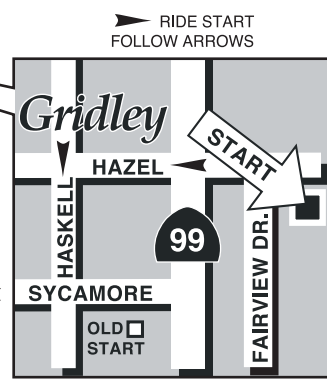

Velo-Love Ride

Emergency Phone Numbers:

Kat Ketterer: 916.201.2943

Janine Rood: 530.864.3737

Caution!
Dangerous Railroad tracks
Cross perpendicular over them.

34 Mile Loop
Full Century riders do this loop first.

DON'T BE FOOLED!
THE SIGN READS
ALMOND ORCHARD
RD., BUT IT IS ALSO
PENNINGTON RD!

Start/Finish at
Butte County Fairgrounds
199 E. Hazel Street, Gridley

Chico Velo Cycling Club

P.O. Box 2285 • Chico, CA 95927 • (530) 343-VELO