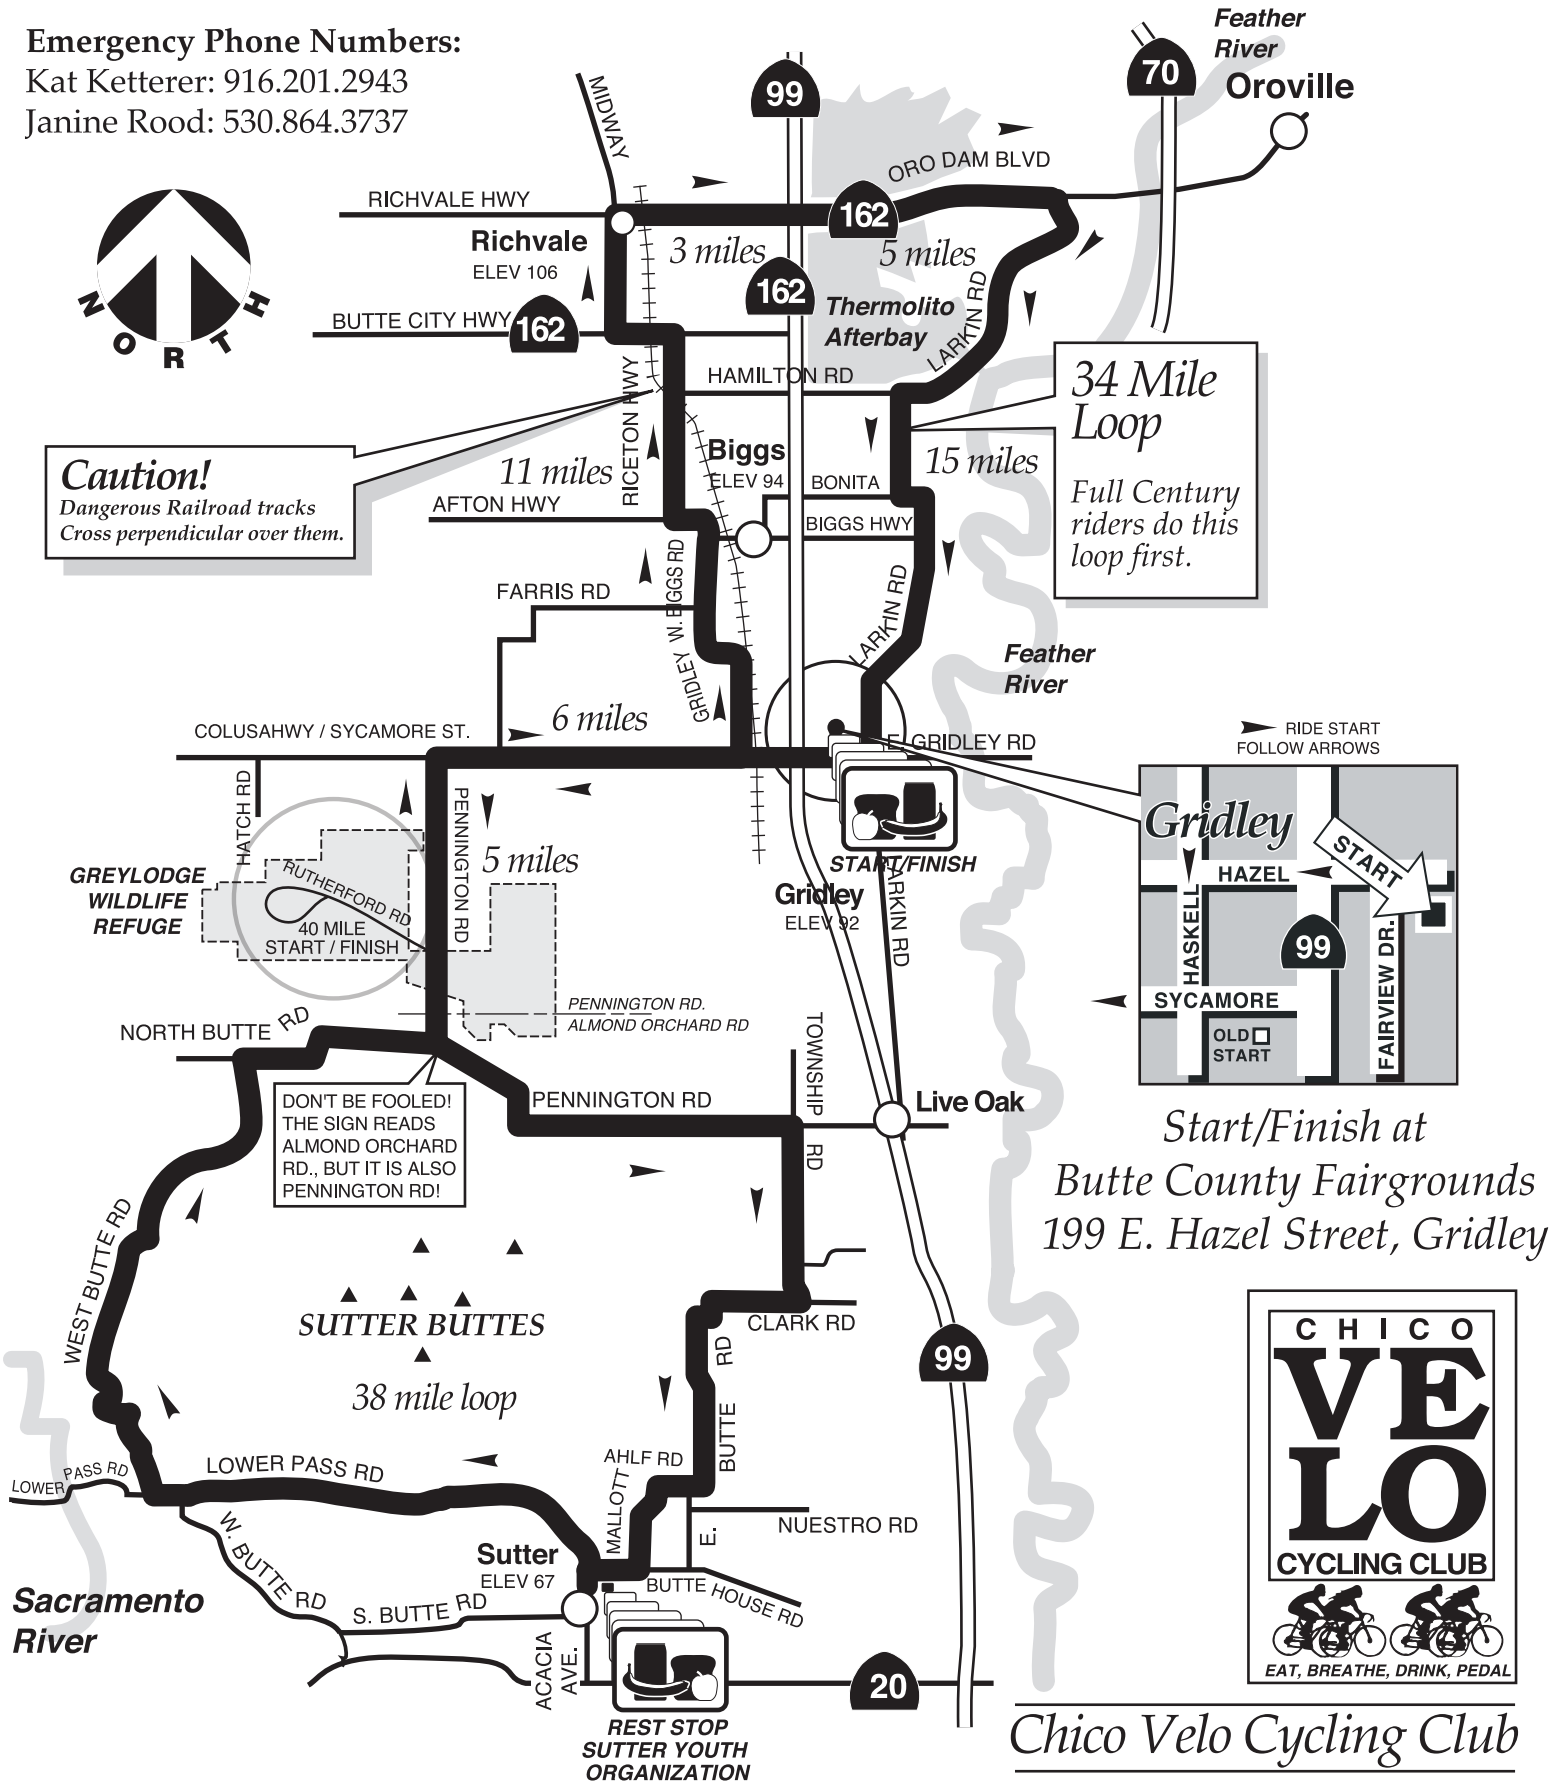

Velo-Love Ride

Emergency Phone Numbers:

Kat Ketterer: 916.201.2943

Janine Rood: 530.864.3737

Caution!
Dangerous Railroad tracks
Cross perpendicular over them.

34 Mile Loop
Full Century riders do this loop first.

DON'T BE FOOLED!
THE SIGN READS
ALMOND ORCHARD
RD., BUT IT IS ALSO
PENNINGTON RD!

Start/Finish at
Butte County Fairgrounds
199 E. Hazel Street, Gridley

Chico Velo Cycling Club

P.O. Box 2285 • Chico, CA 95927 • (530) 343-VELO