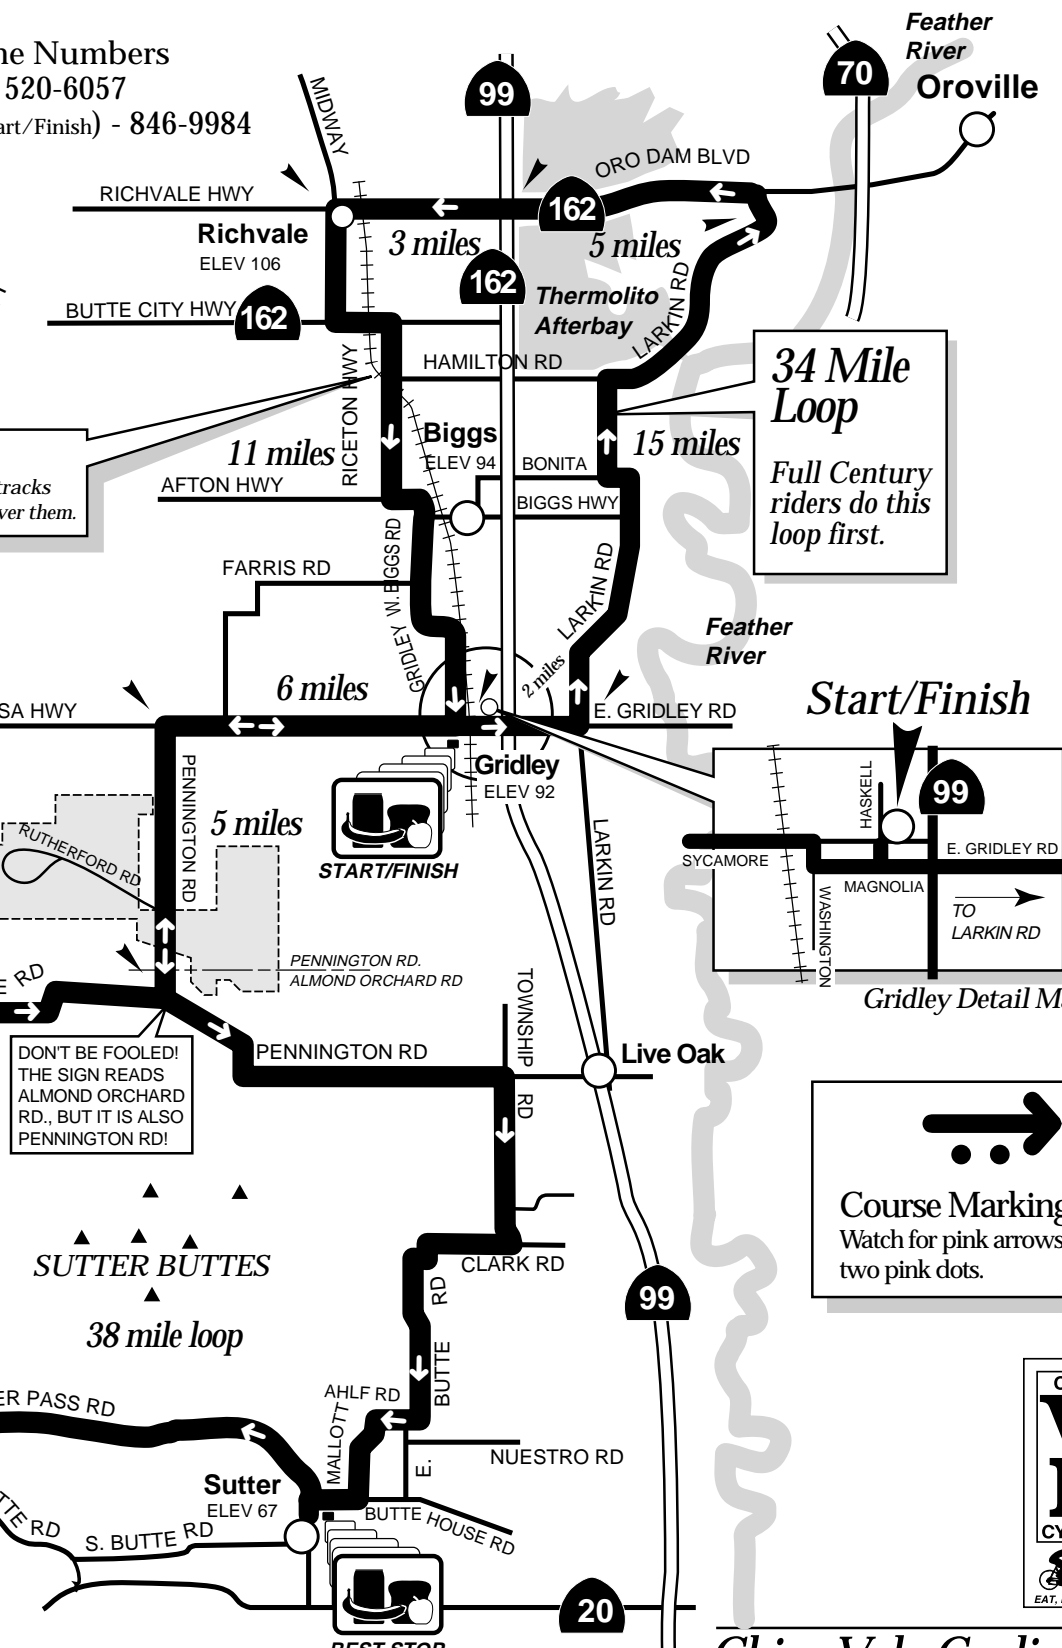

Rice Valley Tandem Rally

Ride Day Phone Numbers
 Ride Director - 520-6057
 Gridely Hall (Start/Finish) - 846-9984

Caution!
 Dangerous Railroad tracks
 Cross perpendicular over them.

34 Mile Loop
 Full Century riders do this loop first.

Start/Finish

Gridley Detail Map

Course Markings:
 Watch for pink arrows with two pink dots.

Chico Velo Cycling Club
 P.O. Box 2285 • Chico, CA 95927 • (916) 343-VELO