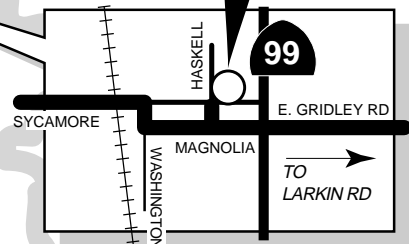

Rice Valley Tandem Rally

Ride Day Phone Numbers
 Ride Director - 520-6057
 Gridely Hall (Start/Finish) - 846-9984

Caution!
 Dangerous Railroad tracks
 Cross perpendicular over them.

34 Mile Loop
 Full Century riders do this loop first.

Start/Finish

Gridley Detail Map

Course Markings:
 Watch for pink arrows with two pink dots.

Chico Velo Cycling Club
 P.O. Box 2285 • Chico, CA 95927 • (916) 343-VELO