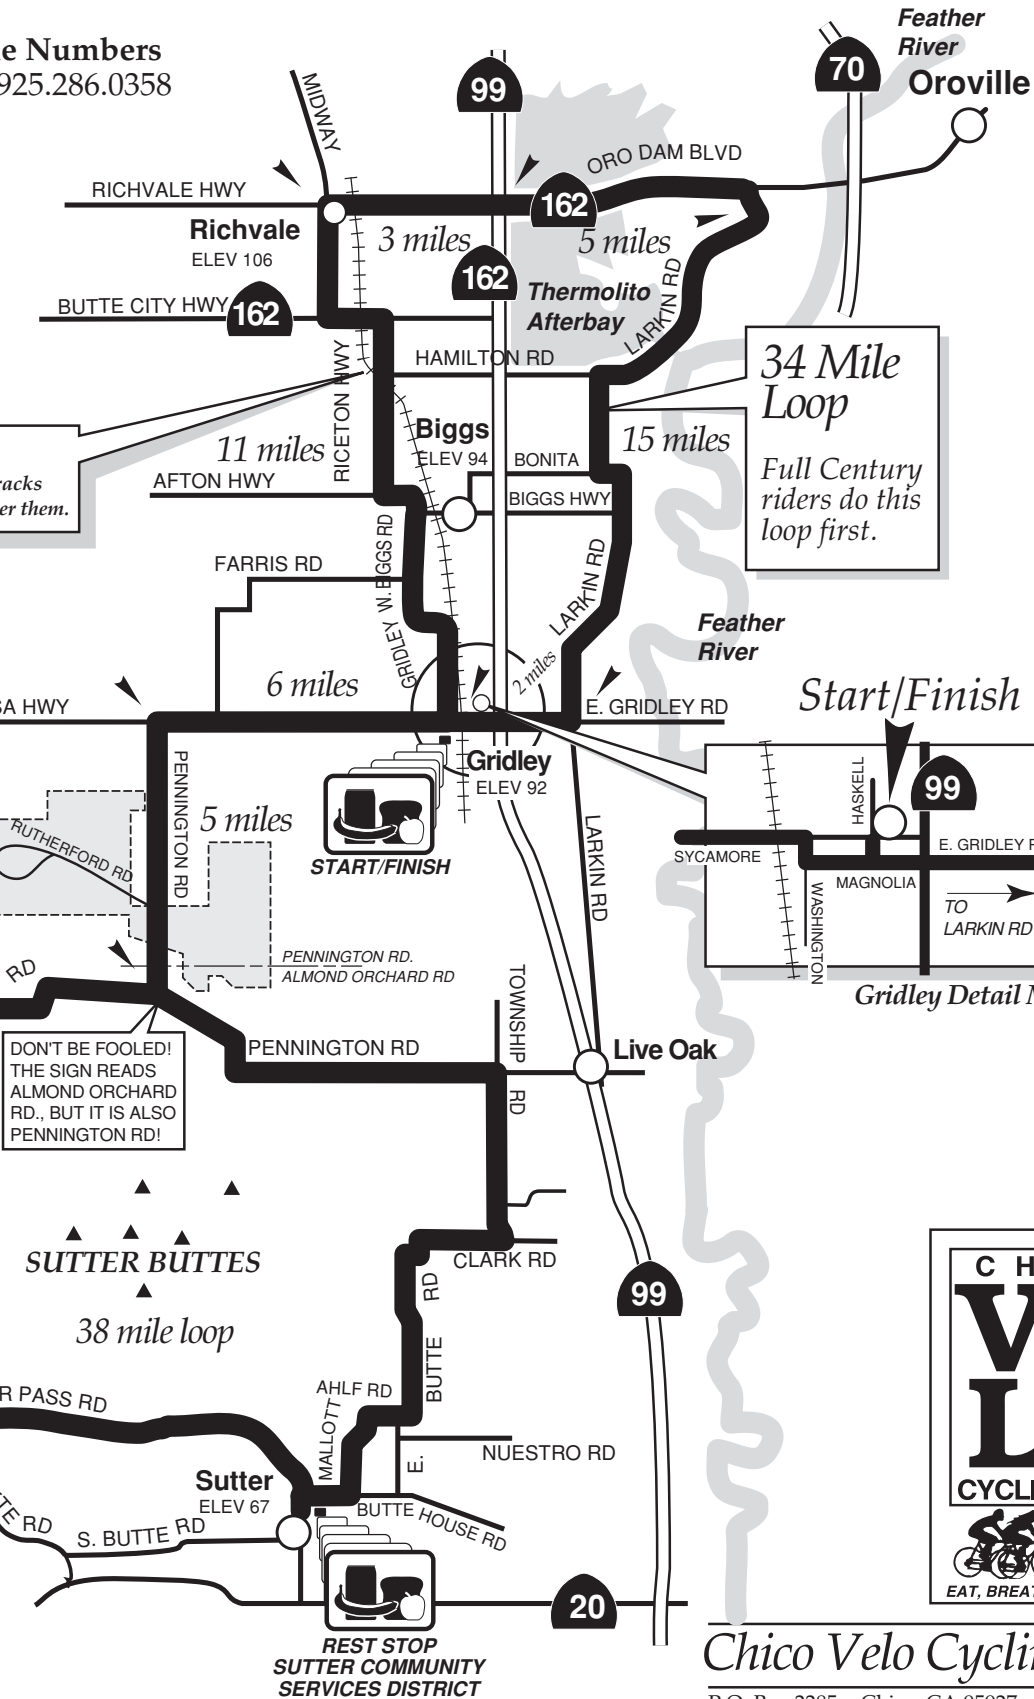

Rice Valley Tandem Rally

Ride Day Phone Numbers
 Ride Director - 925.286.0358

Caution!
 Dangerous Railroad tracks
 Cross perpendicular over them.

34 Mile Loop
 Full Century riders do this loop first.

Chico Velo Cycling Club

P.O. Box 2285 • Chico, CA 95927 • (916) 343-VELO